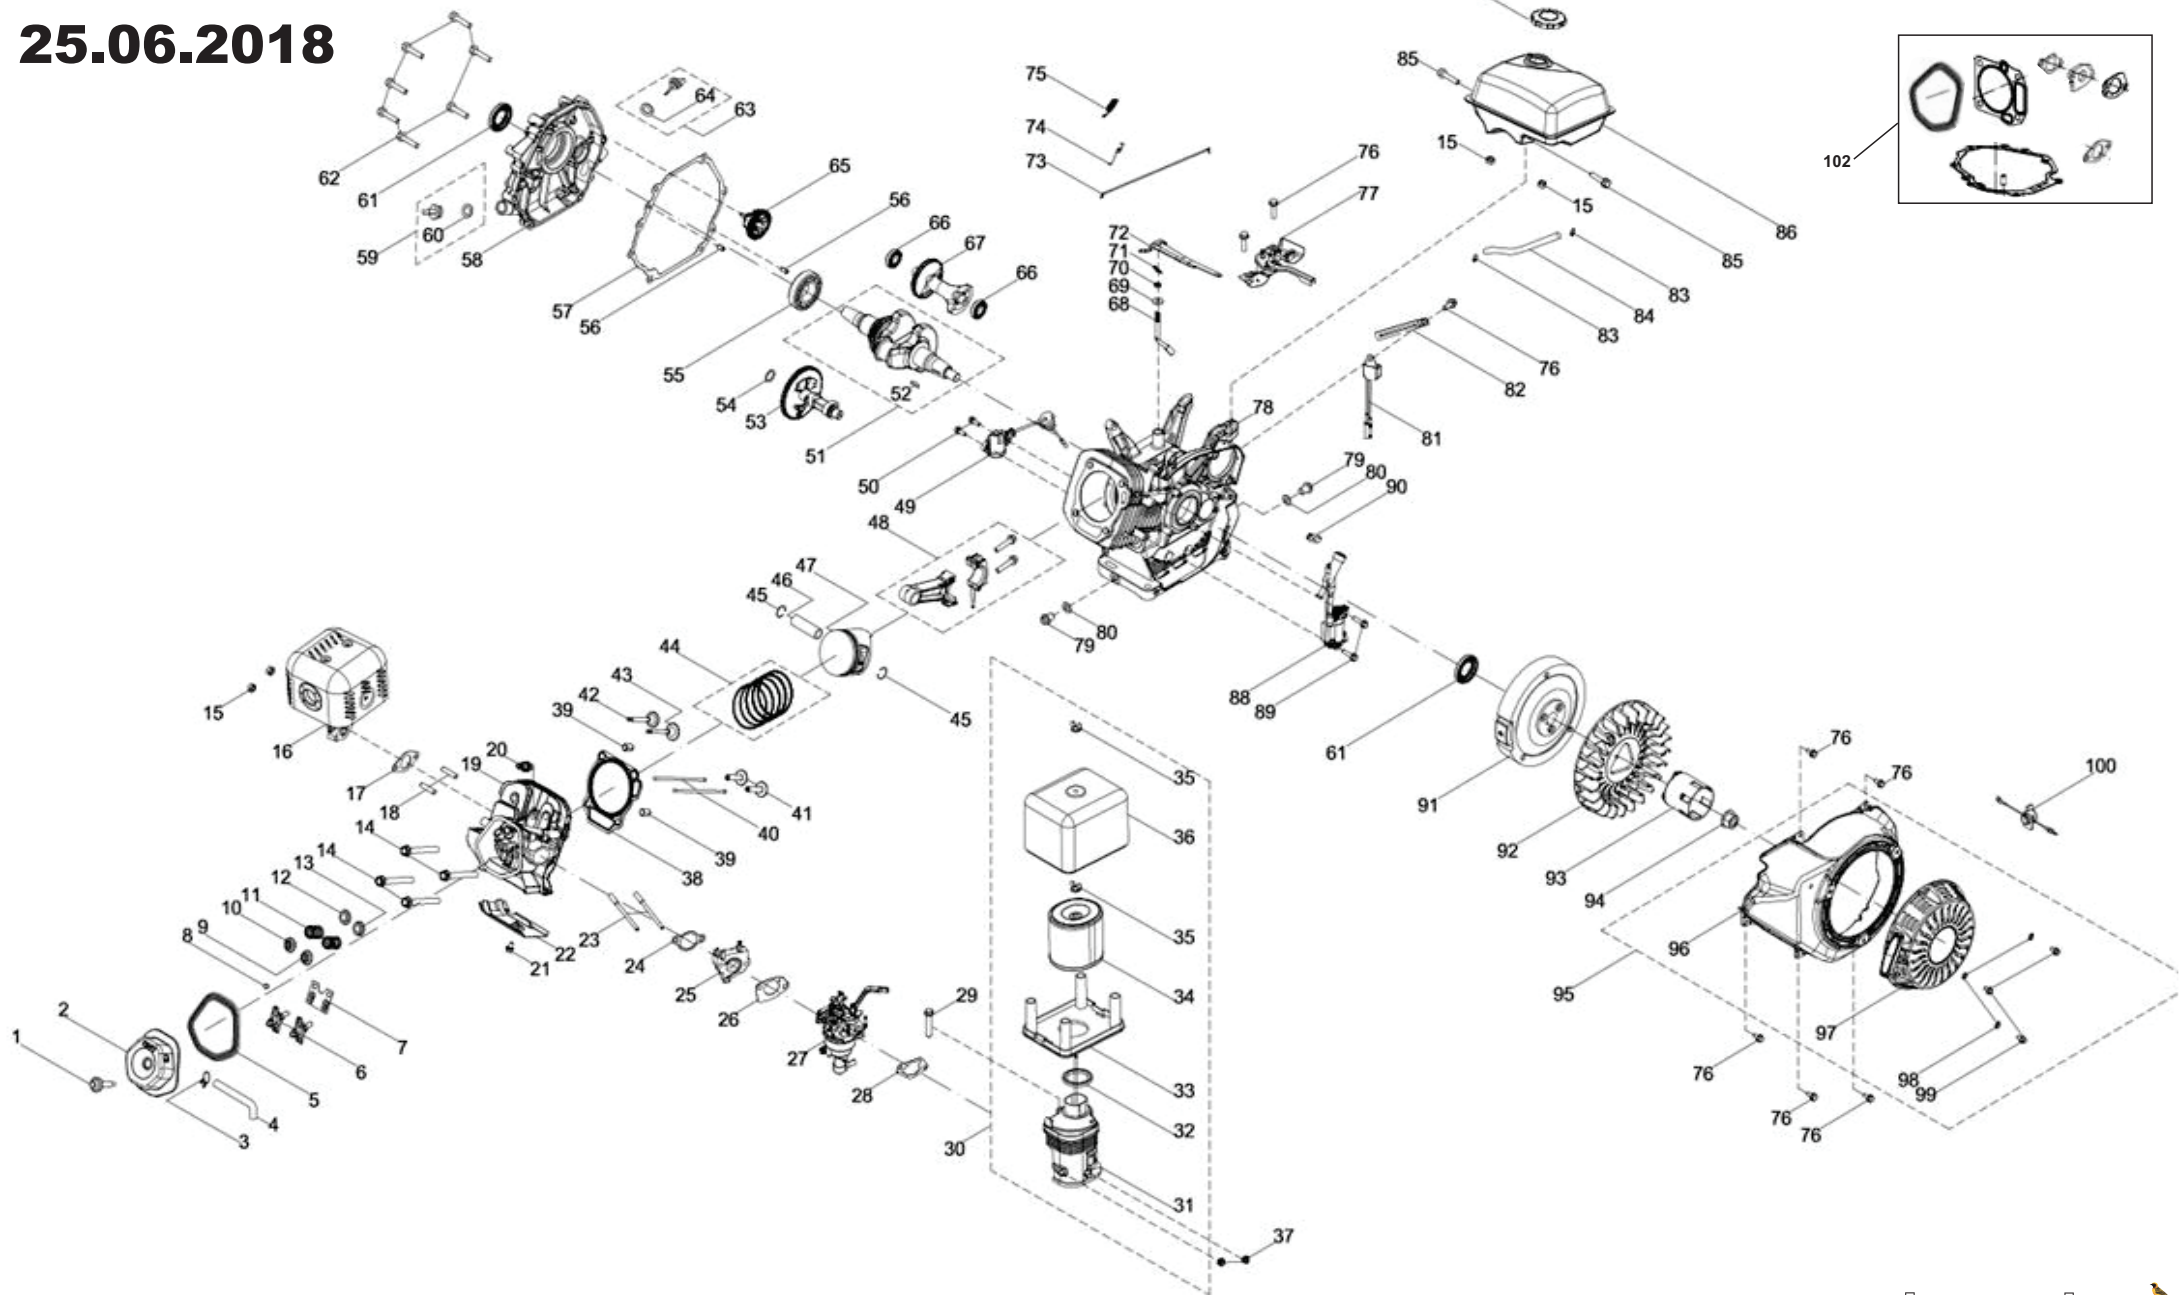

25.06.2018

tandem
LAWN INDUSTRIES

25.06.2018

#	Description	Qty	
1	Stud, M6x61	1	
2	Valve Cover	1	1611-002321
3	Clamp	1	
4	Breather Hose	1	
5	Gasket, Valve Cover	1	1616-009022
6	Rocker Arm Assembly	2	1603-015400
7	Rocker Arm Base	1	1603-015406
8	Valve Adjust Cap, Exhaust	1	1603-015713
9	Valve Spring Seat	1	1603-015711
10	Valve Spring Seat	1	1603-015712
11	Valve Spring	2	1603-015703
12	Valve Spring Seat	1	1603-015705
13	Intake Valve Seal	1	1603-001572
14	Bolt, M10x1.25x87	4	
15	Nut, M8	4	
16	Muffler	1	1603-018000
17	Gasket, Muffler	1	1603-018007
18	Stud, M8x48.5	2	
19	Cylinder Head	1	1616-002412
20	Spark Plug	1	
21	Bolt, M6x10	1	
22	Shroud	1	
23	Stud, M6-8x134	2	
24	Gasket, Carburetor Insulator	1	1603-017107
25	Insulator	1	1603-017112
26	Gasket, Carburetor	1	1603-017182
27	Carburetor	1	1616-005445
28	Gasket, Air Filter	1	1603-017183
29	Bolt, M6x20	1	
30	Air Filter Assembly	1	1603-016100
31	Air Filter Base	1	
32	Gasket, Air Filter	1	
33	Muffler Sheet	1	
34	Air Filter Element	1	1603-016101
35	Butterfly Nut	2	
36	Air Filter Cover	1	
37	Nut, M6	2	
38	Gasket, Cylinder Head	1	1616-010226
39	Pin, f12x20	2	
40	Push Rod	2	1603-015321
41	Tappet	2	1603-015002
42	Intake Vavle	1	1616-015701
43	Exhaust Valve	1	1616-015701
44	Piston Ring Set	1	1616-001310
45	Circlip	2	1616-003225
46	Piston Pin	1	1616-003131
47	Piston	1	1616-003098
48	Connecting Rod Assembly	1	1603-013220
49	Oil Sensor	1	1611-010028
50	Bolt, M6x16	2	
51	Crankshaft	1	