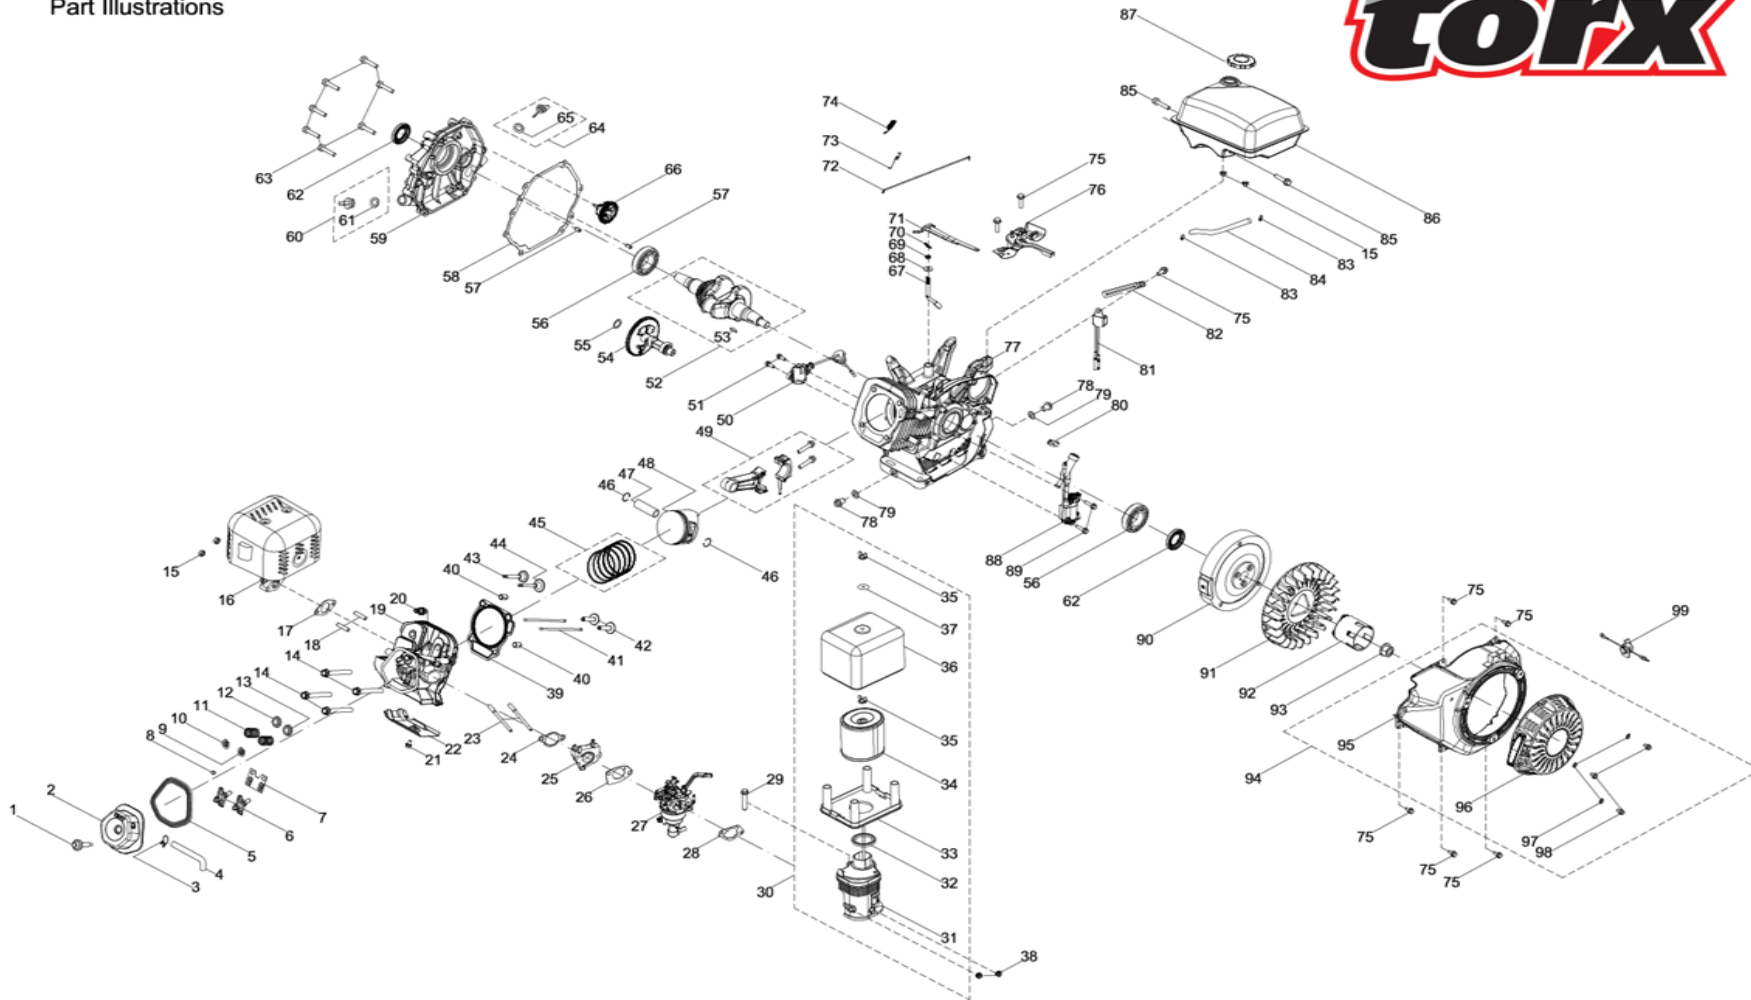

XT270

Part Illustrations

#	Part number	Description	Qty	
1	100031627-0001	Stud, M6×61	1	
2	100002321	Valve Cover	1	1611-002321
3	100005150	Clamp	1	
4	100002859	Breather Hose	1	
5	100010183	Gasket, Valve Cover	1	1611-009022
6	100004426	Rocker Arm Assembly	2	1603-015400
7	100004474	Rocker Arm Base	1	1603-015406
8	100004589	Valve Adjust Cap, Exhaust	1	1603-015713
9	100004586	Valve Spring Seat	1	1603-015711
10	100004584	Valve Spring Seat	1	1603-015712
11	100004569	Valve Spring	2	1603-015703
12	100004575	Valve Spring Seat	1	1603-015705
13	100004602	Intake Valve Seal	1	1603-001572
14	100002470	Bolt, M10×1.25×87	4	
15	100011453-0003	Nut, M8	4	
16	100006373	Muffler	1	1611-018000
17	100006937	Gasket, Muffler	1	1603-018007
18	100010392	Stud, M8×48.5	2	
19	100002398	Cylinder Head	1	1611-002398
20	100009385	Spark Plug	1	
21	100011260-0005	Bolt, M6×10	1	
22	100007092	Shroud	1	
23	100010362	Stud, M6-8×127	2	
24	100005566	Gasket, Carburetor Insulator	1	1611-017107
25	100005607	Insulator	1	1611-017112
26	100005932	Gasket, Carburetor	1	1611-017182
27	100005398	Carburetor	1	1611-017100
28	100005954	Gasket, Air Filter	1	