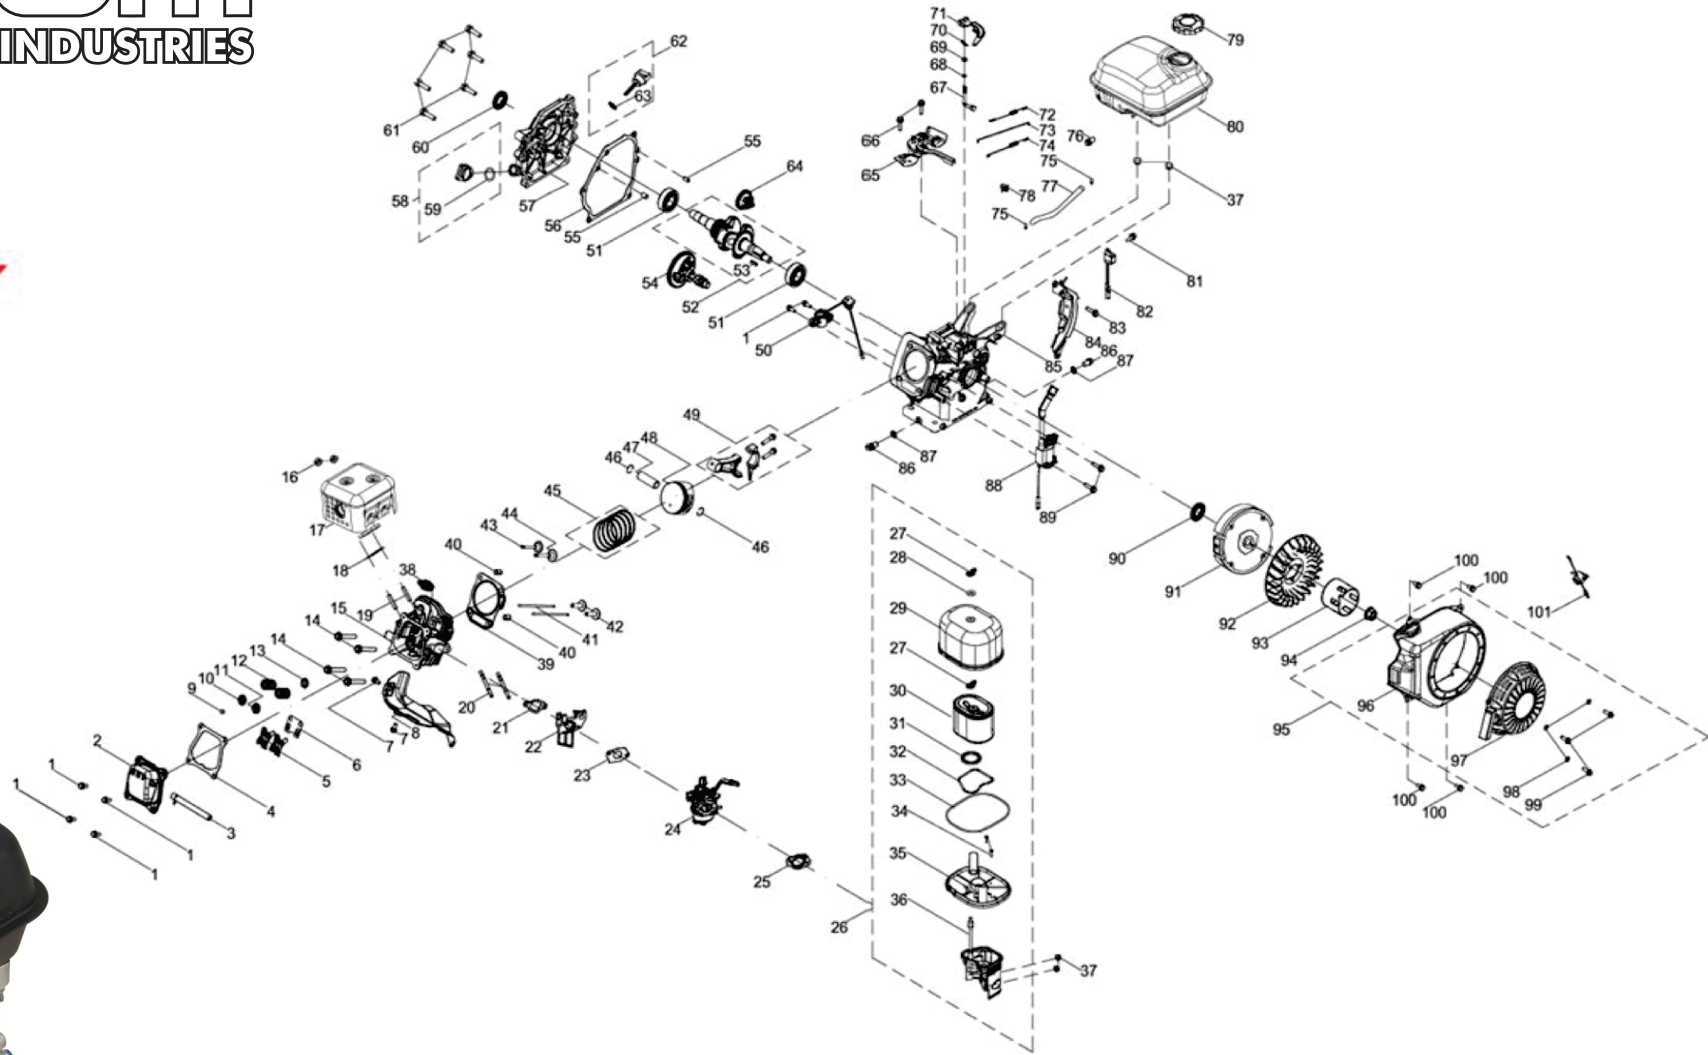

## XT196

Part Illustrations

#	Part number	Description	Qty	TANDEM NO.
1	100011264-0003	Bolt, M6x16	6	
2	100002316	Valve Cover	1	
3	100002833	Breather Hose	1	
4	100010178	Gasket, Valve Cover	1	1602-090229
5	100004420	Rocker Arm Assembly	2	1602-015400
6	100004469	Rocker Arm Base	1	1602-015406
7	100011260-0005	Bolt, M6x10	2	
8	100007083	Shroud	1	
9	100004588	Valve Adjust Cap, Exhaust	1	1504-015713
10	100004585	Valve Spring Seat	1	1602-015711
11	100004580	Valve Spring Seat	1	1602-015712
12	100004564	Valve Spring	2	1602-015703
13	100004600	Intake Valve Seal	1	1602-001572
14	100002462-0001	Bolt, M8x60	4	
15	100002382	Cylinder Head	1	1602-001122
16	100011422-0004	Nut, M8	2	
17	100006287	Muffler	1	1602-006287
18	100006526	Gasket, Muffler	1	1602-018007
19	100010387	Stud, M8x34	2	
20	100010352	Stud, M6x113	2	
21	100005559	Gasket, Carburetor Insulator	1	1602-017107
22	100005599	Insulator	1	1602-017112
23	100005922	Gasket, Carburetor	1	1602-017182
24	100005294	Carburetor	1	1602-017100
25	100005629	Gasket, Carburetor	1	1602-017182
26	100004669	Air Filter Assembly	1	1602-016100
27	100005079	Butterfly Nut	2	
28	100010903-0001	Washer, f6	1	
29	100004840	Air Filter Cover	1	
30	100004766	Air Filter Element	1	1602-016101
31	100004793	Gasket, Air Filter	1	
32	100004886	Gasket, Air Filter	1	
33	100030696	Gasket, Air Filter	1	
34	100010997-0001	Self-tapping Screw, ST3.5x16	2	
35	100004904	Muffler Sheet	1	
36	100004993	Air Filter Base	1	
37	100011452-0003	Nut, M6	4	
38	100009385	Spark Plug	1	
39	100010210	Gasket, Cylinder Head	1	1602-009022
40	100010558	Pin, f10x16	2	
41	100004395	Push Rod	2	1602-015321
42	100004262	Tappet	2	1601-015002
43	100057969	Exhaust Valve	1	1602-015702
44	100004522	Intake Valve	1	1602-015701
45	100003237	Piston Ring Set	1	1602-001310
46	100003221	Circlip	2	1602-013105
47	100003120	Piston Pin	1	1602-013102
48	100003077	Piston	1	1602-013101
49	100003442	Connecting Rod Assembly	1	1602-013220
50	100010011	Oil Sensor	1	1602-087400
51	100010680	Bearing, 6205	2	