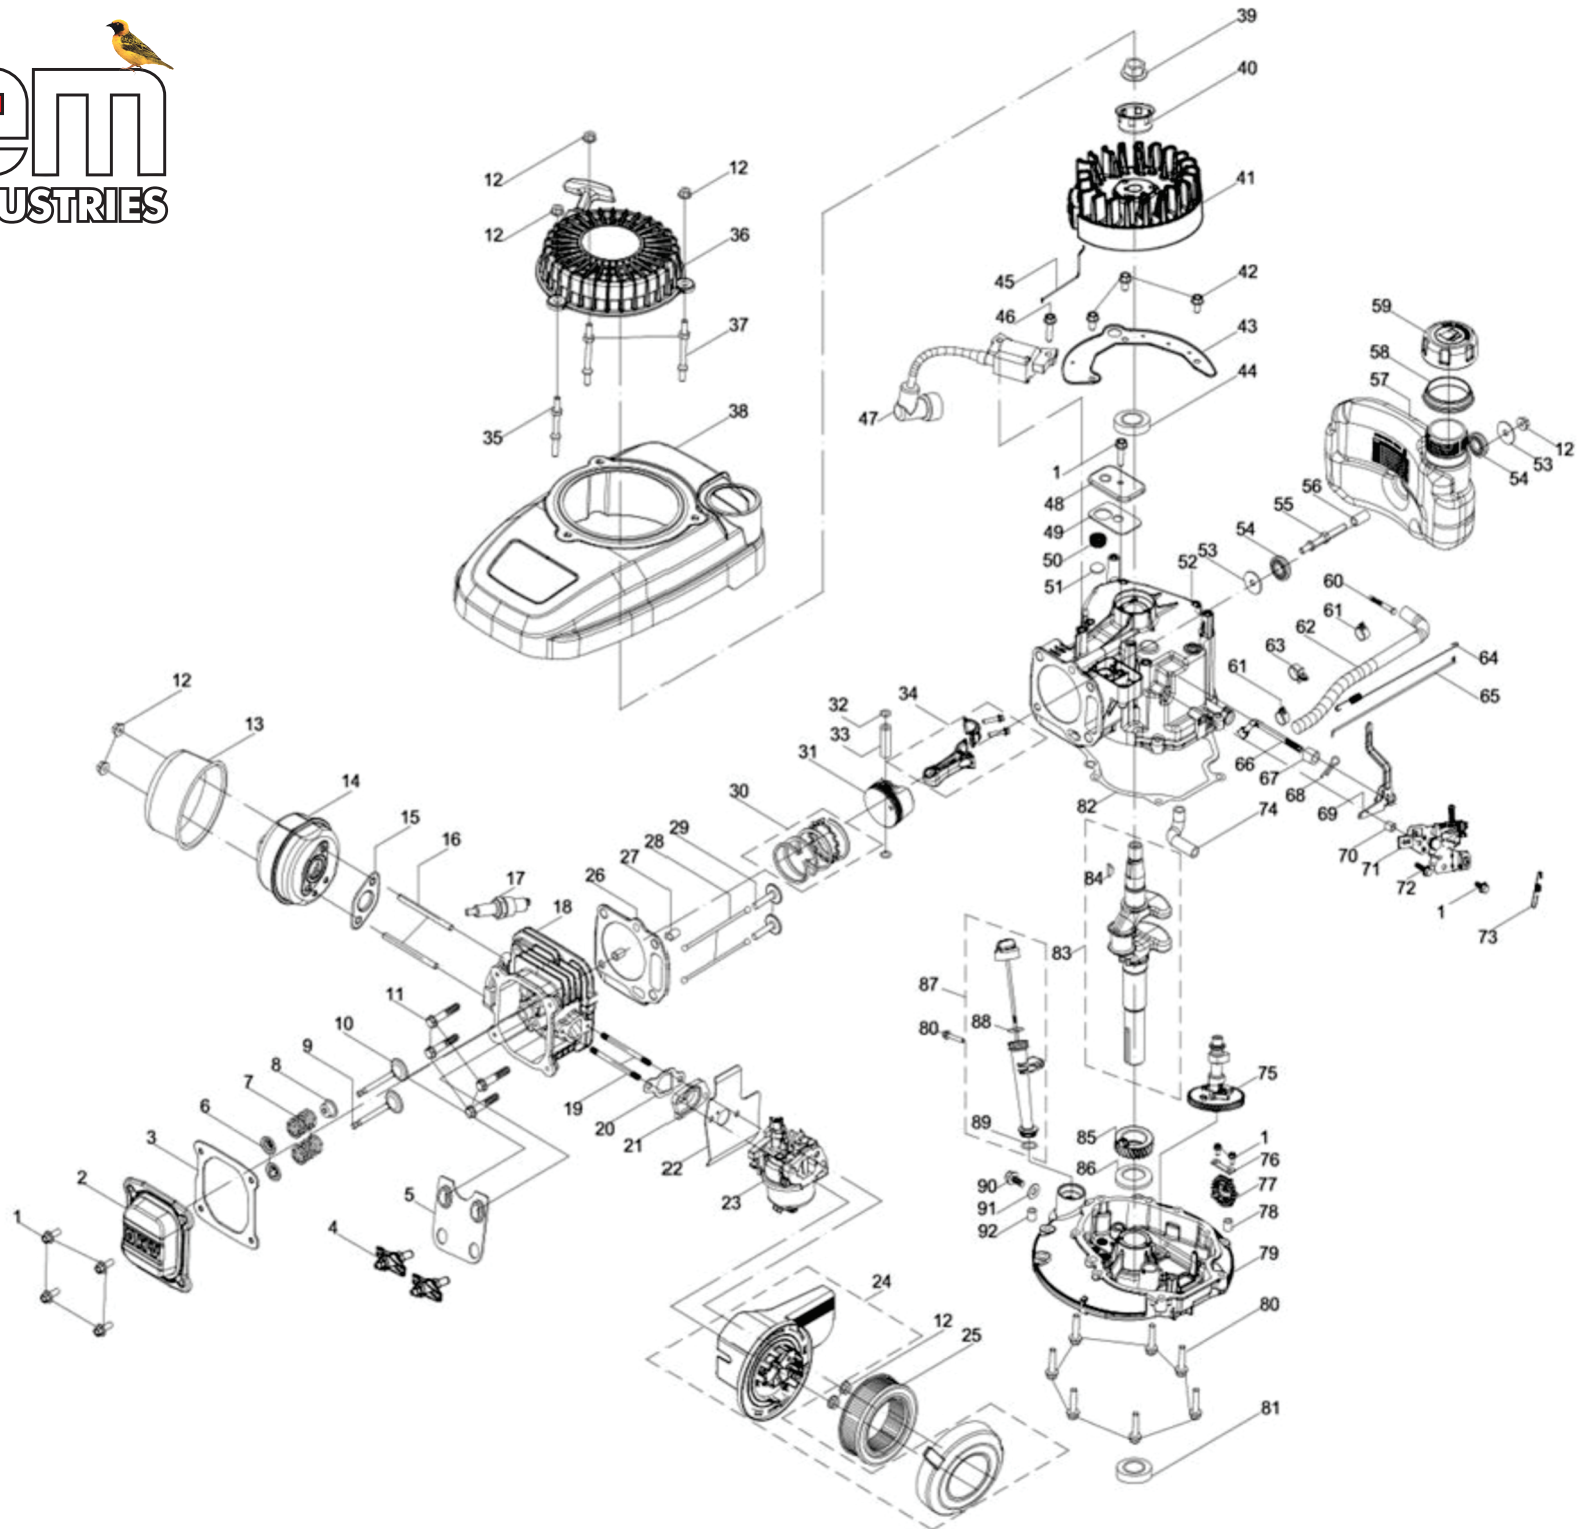

XT140

Part Illustrations

#	Description	Qty	TANDEM NUMBER
1	Bolt, M6×14	8	
2	Valve Cover	1	1609-002308
3	Gasket, Valve Cover	1	1601-090229
4	Rocker Arm Assembly	2	1609-015400
5	Rocker Arm Base	1	1609-015406
6	Valve Spring Seat	2	1601-015711
7	Valve Spring	2	1601-015703
8	Intake Valve Seal	1	1609-001572
9	Exhaust Valve	1	1609-015702
10	Intake Valve	1	1609-015701
11	Bolt, M8×54	4	
12	Nut, M6	8	
13	Muffler Guard	1	1609-018040
14	Muffler	1	1609-018000
15	Gasket, Muffler	1	1609-018007
16	Stud, M6×76	2	
17	Spark Plug	1	
18	Cylinder Head	1	1609-001122
19	Stud, M6×87	2	
20	Gasket, Carburetor Insulator	1	1601-017107
21	Insulator	1	1601-017112
22	Gasket, Carburetor	1	1609-017182
23	Carburetor	1	1609-017100
24	Air Filter Assembly	1	
25	Air Filter Element	1	1609-416101
26	Gasket, Cylinder Head	1	1601-009022
27	Pin, φ10×16	2	
28	Push Rod	2	1601-015321
29	Tappet	2	1609-015002
30	Piston Ring Set	1	1609-001310
31	Piston	1	1609-013101
32	Circlip	2	1601-013105
33	Piston Pin	1	1601-013102
34	Connecting Rod Assembly	1	1609-013220
35	Stud, M6×73	1	
36	Recoil Starter	1	1609-021500
37	Stud, M6×75	2	
38	Blower Housing	1	1609-021530
39	Nut, M14×1.5	1	
40	Starter Cup	1	
41	Flywheel	1	1609-082150
42	Bolt, M6×10	3	
43	Shield	1	
44	Oil Seal, φ20×φ42×7	1	1609-110502
45	Choke Lever	1	
46	Bolt, M6×25	1	