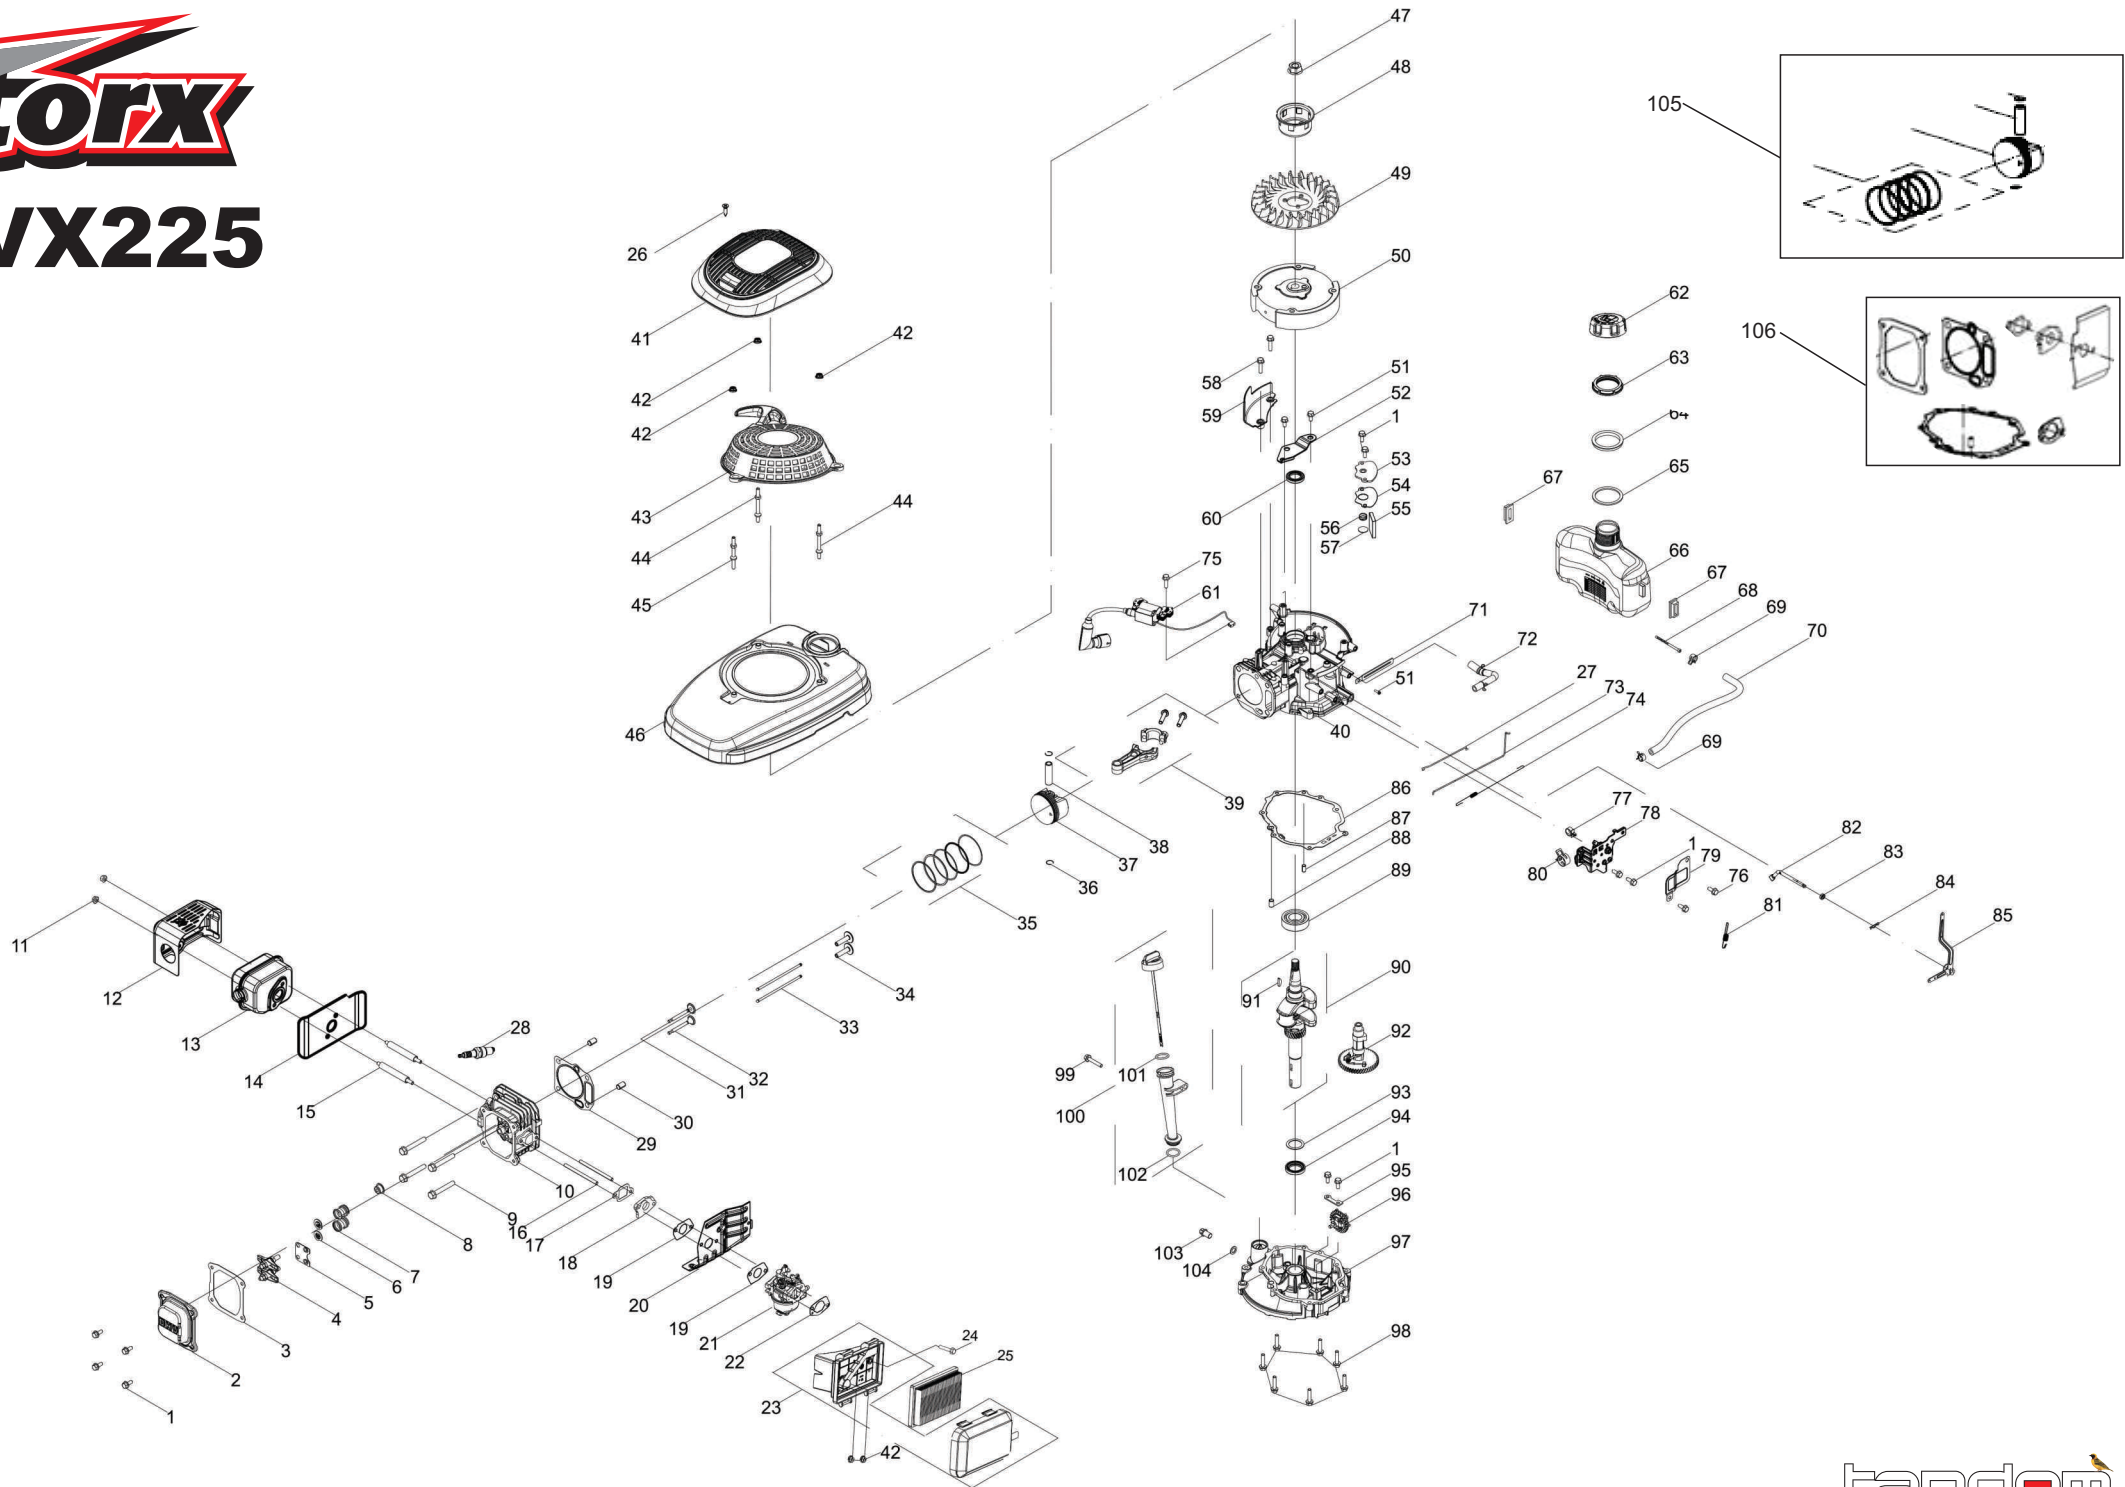

TORX

VX225

04.07.2019

tandem
LAWN INDUSTRIES

TORX

VX225

NO.	TANDEM CODE	DESCRIPTION	QYT
1		Bolt, M6×14	10
2	PART OF NO.105	Valve Cover	1
3	PART OF NO.105	Gasket, Valve Cover	1
4	1604-015400	Rocker Arm Assembly	2
5	1604-063679	Rocker Arm Base	1
6	1604-015711	Valve Spring Seat	2
7	1604-015703	Valve Spring	2
8	1604-001572	Intake Valve Seal	1
9		Bolt, M8×54	4
10	1604-066426	Cylinder Head	1
11		Nut, M6	2
12	1632-006850	Muffler Guard	1
13	1601-006262	Muffler	1
14	PART OF NO.105	Gasket, Muffler	1
15		Stud, M6×95	2
16		Stud, M6×87	2
17	PART OF NO.105	Gasket, Carburetor Insulator	1
18	1604-017112	Insulator	1
19	PART OF NO.105	Gasket, Carburetor	2
20	PART OF NO.105	Shroud	1
21	1632-086899	Carburetor	1
22	PART OF NO.105	Gasket, Air Filter	1
23	1601-14500+8900-400200	Air Filter Assembly	1
24		Bolt, M6×30	1
25	1601-016101	Air Filter Element	1
26		Self-tappling Screw, ST4.2×25	1
27	1632-058221	Choke Lever	1
28		Spark Plug	1
29	PART OF NO.105	Gasket, Cylinder Head	1
30		Pin, φ10×16	2
31	1604-015701	Intake Valve	1
32	1604-015702	Exhaust Valve	1
33	1632-077152	Push Rod	2
34	1604-015002	Tappet	2
35	1632-003243	Piston Ring Set	1
36	PART OF NO.106	Circlip	2
37	PART OF NO.106	Piston	1
38	PART OF NO.106	Piston Pin	1
39	1632-082214	Connecting Rod Assembly	1
40		Crankcase	1
41	1601-007644	Blower Housing	1
42		Nut, M6	5
43	1601-007217	Recoil Starter	1
44	1601-010348	Stud, M6×78.5	2
45	1601-010303	Stud, M6×74	1
46	1601-007673	Inner Shroud	1
47		Nut, M14×1.5	1
48	1604-007546	Starter Cup	1
49	1601-007644	Cooling Fan	1
50	1604-053861	Flywheel	1
51		Bolt, M6×12	3
52		Shield	1