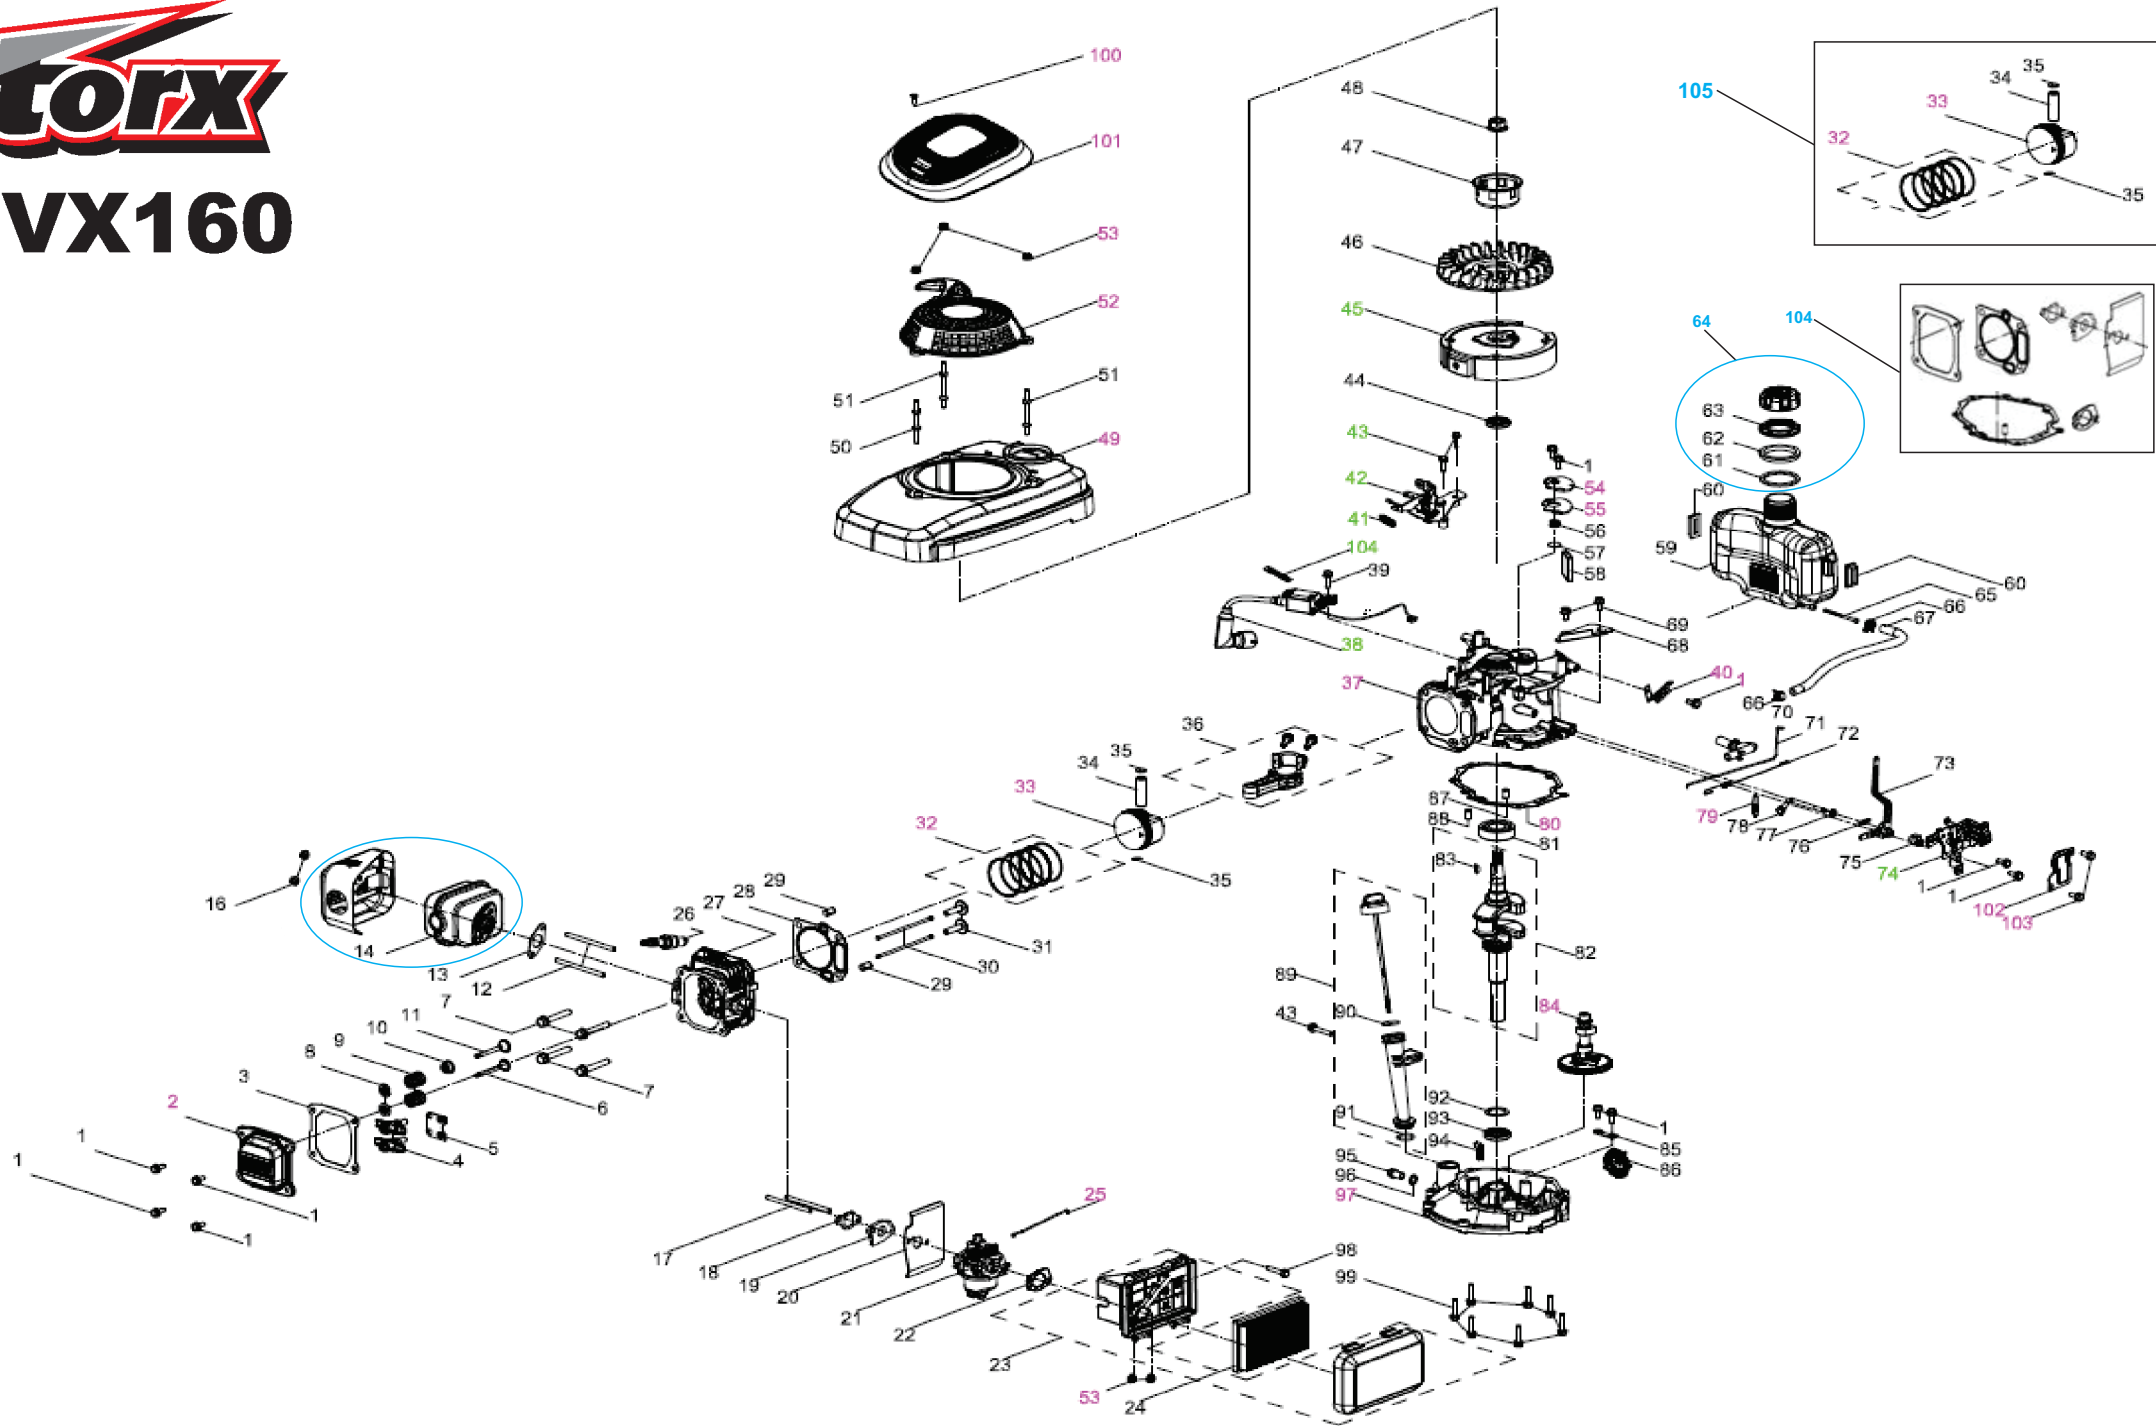

VX160

09.11.2018

TORX

VX160

NO.	TANDEM CODE	DESCRIPTION	QTY
1		Bolt, M6×14	11
2	PART OF NO.104	Valve Cover	1
3	PART OF NO.104	Gasket, Valve Cover	1
4	1601-024640	Rocker Arm Assembly	2
5	1601-015406	Rocker Arm Base	1
6	1601-015702	Exhaust Valve	1
7		Bolt, M8×54	4
8	1601-015711	Valve Spring Seat	2
9	1601-015703	Valve Spring	2
10	1601-001572	Intake Valve Seal	1
11	1601-015701	Intake Valve	1
12		Stud, M6×95	2
13	PART OF NO.104	Gasket, Muffler	1
14	1601-006262	Muffler and Guard	1
16		Nut, M6	2
17		Stud, M6×87	2
18	PART OF NO.104	Gasket, Carburetor Insulator	1
19	1601-017112	Insulator	1
20	PART OF NO.104	Gasket, Carburetor	1
21	1601-017100	Carburetor	1
22	PART OF NO.104	Gasket, Air Filter	1
23	1601-145000	Air Filter Assembly	1
24	1601-016101	Air Filter Element	1
25	1601-008035	Choke Lever	1
26		Spark Plug	1
27	1601-001122	Cylinder Head	1
28	PART OF NO.104	Gasket, Cylinder Head	1
29		Pin, φ10×16	2
30	1601-015321	Push Rod	2
31	1601-015002	Tappet	2
32	1601-003235	Piston Ring Set	1
33	PART OF NO.105	Piston	1
34	PART OF NO.105	Piston Pin	1
35	PART OF NO.105	Clip	2
36	1601-245000	Connecting Rod Assembly	1
37		Crankcase	1
38	1601-081200	Ignition Module	1
39		Bolt, M6×20	1
40		Clip	1
41		Shield	1
42		Bolt, M6×25	2
43		Bolt, M6×35	1
44	1601-017640	Oil Seal, φ22×φ35×6	1
45	1601-009502	Flywheel	1
46	1601-019102	Cooling Fan	1
47	1601-021520	Starter Cup	1
48		Nut, M14×1.5	1
49	1601-007673	Inner Shroud	1
50	1601-010303	Stud, M6×74	1
51	1601-010348	Stud, M6×78.5	2