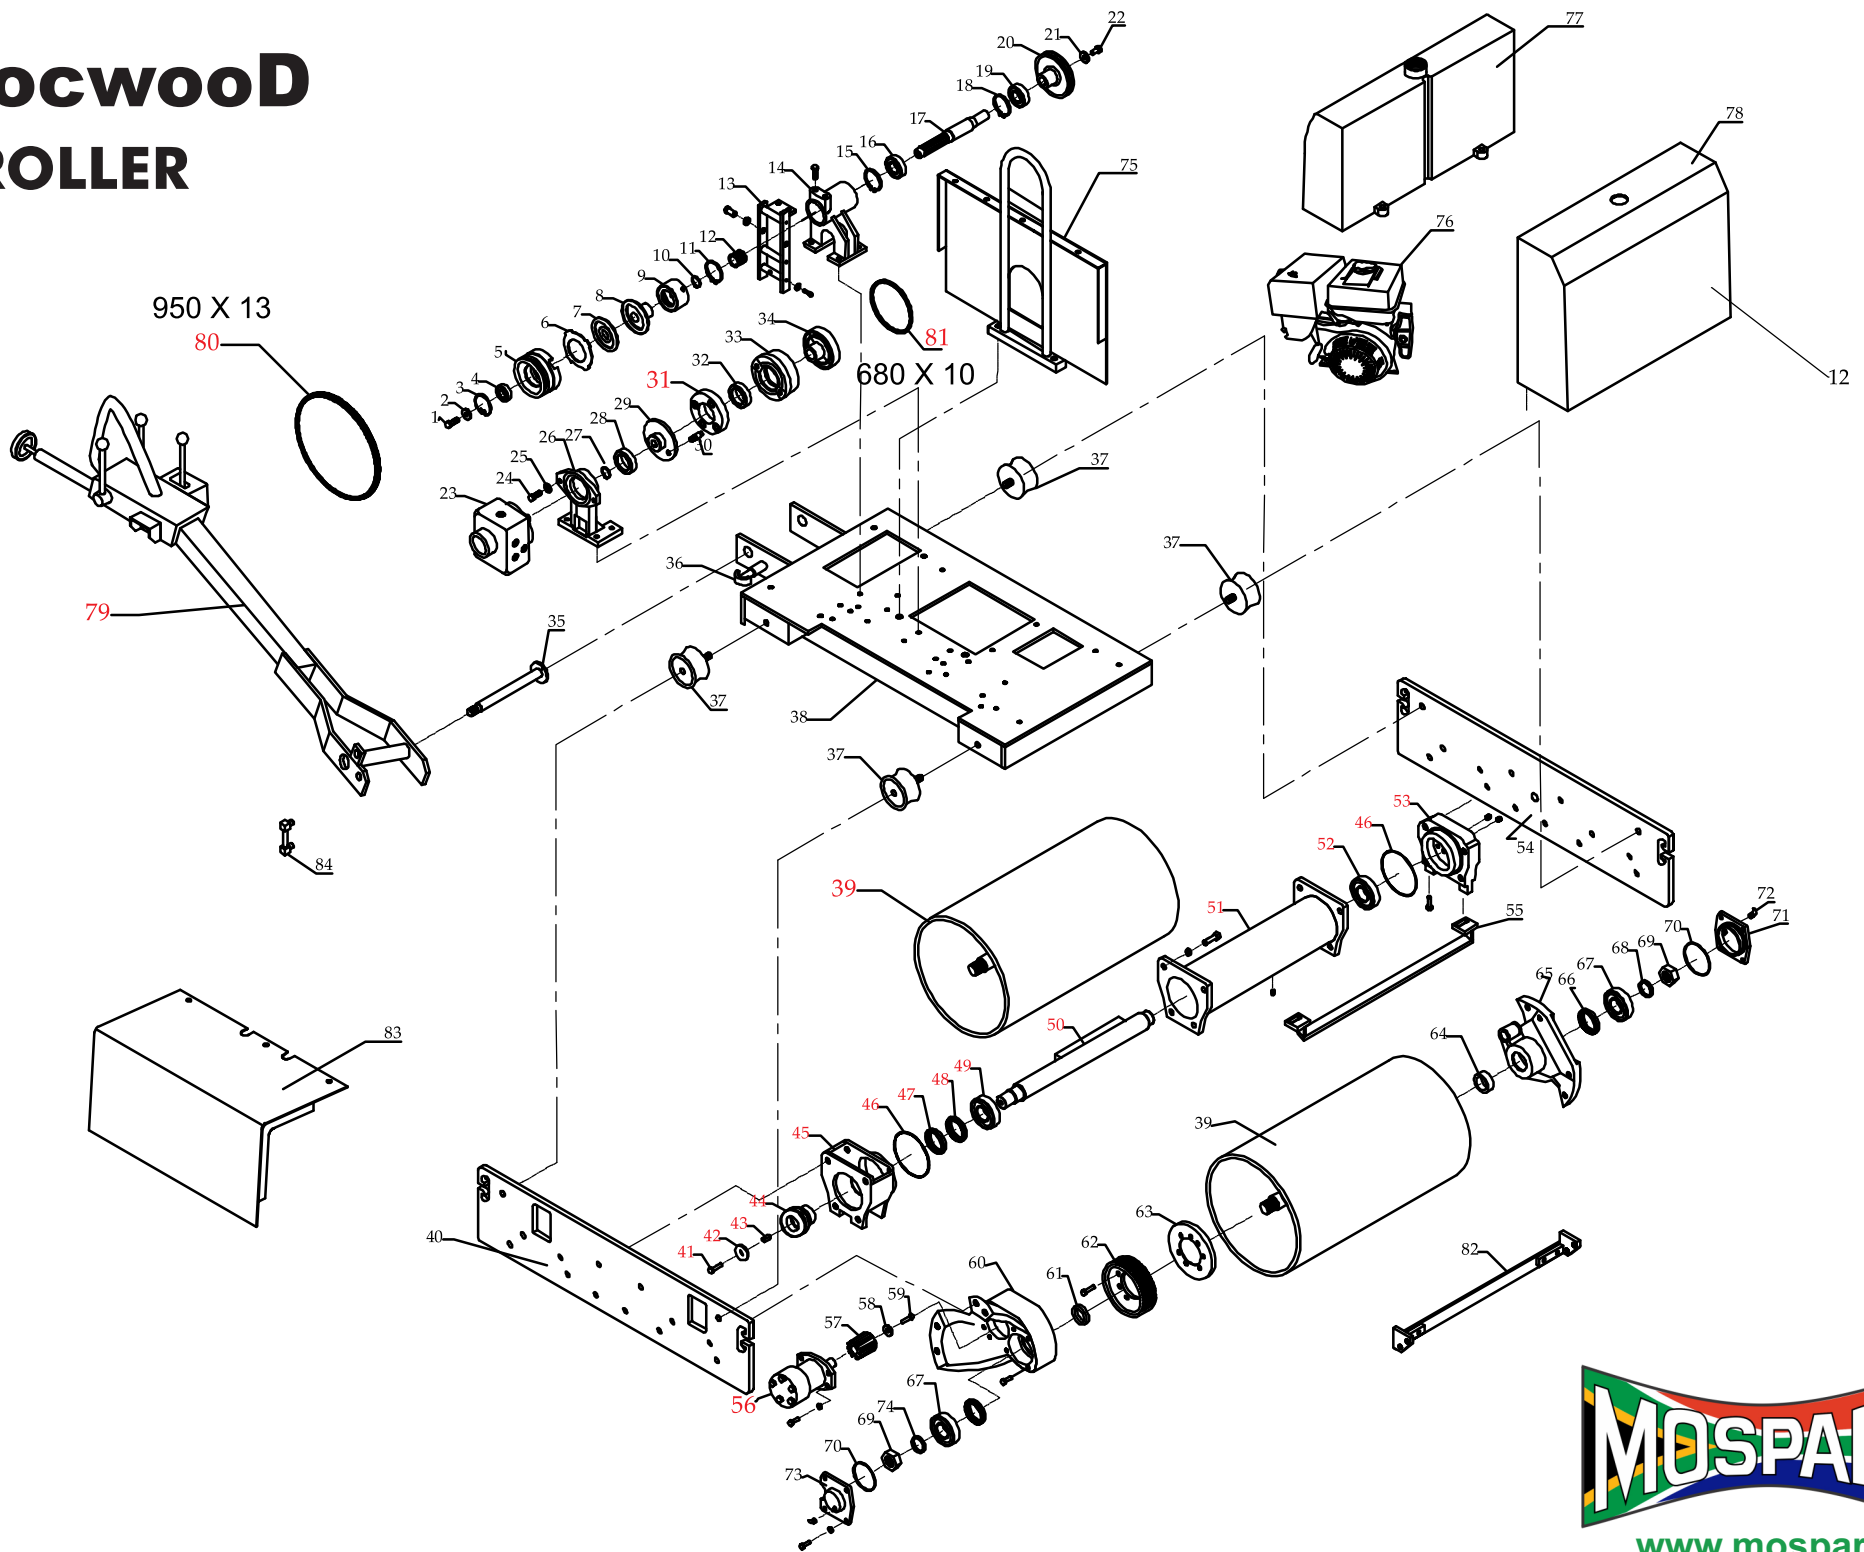

# Rocwood ROLLER

<b>PART NUMBER</b>	<b>DESCRIPTION</b>	<b>IPL REFERENCE</b>
<b>97-1654</b>	Connector Rubber for Rollers	<b>31</b>
<b>76199</b>	Roller Drum Motor for Rollers	<b>39</b>
<b>97-1645</b>	Vibrator Assembly for Rollers	<b>41 to 53</b>
<b>97-1644</b>	Roller Drum for Rollers	<b>56</b>
<b>76200</b>	Throttle Lever for Rollers	<b>79</b>
<b>76203</b>	Exciter Belt 950 x 13 for Rollers	<b>80</b>
<b>76202</b>	Drive Belt 680 x 10 for Rollers	<b>81</b>
<b>76190</b>	Oil Seal 35 x 48 x 10 for Rollers	<b>N/A</b>
<b>76191</b>	Water Pipe Clip for Rollers	<b>N/A</b>
<b>76193</b>	High Pressure Fuel Pip 360 for Rollers	<b>N/A</b>
<b>76194</b>	Electric Clutch for Rollers	<b>N/A</b>
<b>76195</b>	Tank Cap Assembly for Rollers	<b>N/A</b>
<b>76196</b>	Water Tank Cock for Rollers	<b>N/A</b>
<b>76197</b>	Water Tank Absorber for Rollers	<b>N/A</b>
<b>76198</b>	Water Pipe for Rollers	<b>N/A</b>
<b>76201</b>	Radiator for Rollers	<b>N/A</b>
<b>97-1639</b>	Hydraulic Pump for Rollers	<b>N/A</b>