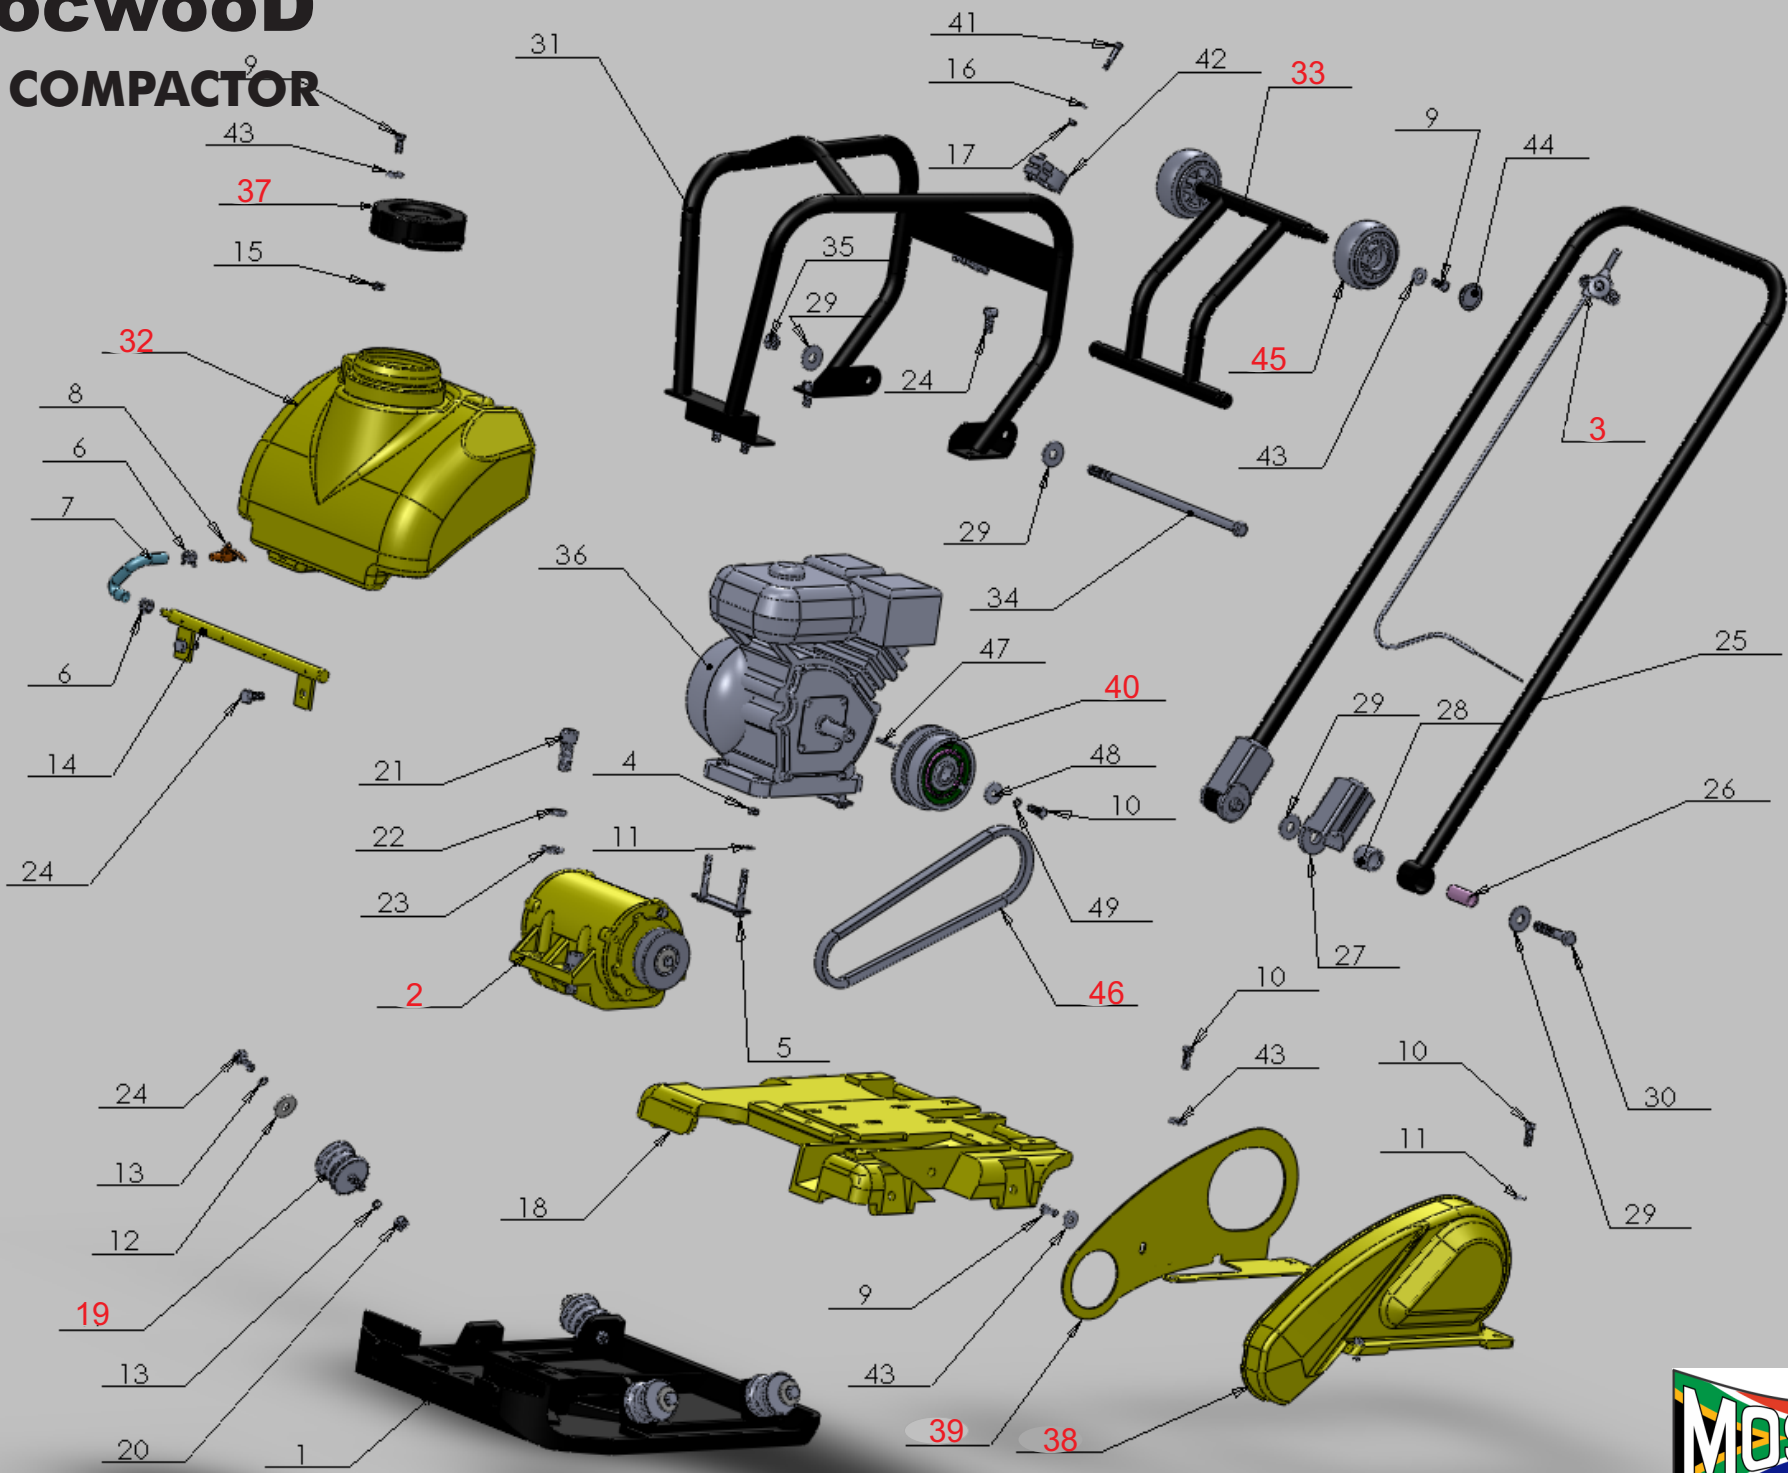

Rocwood

PLATE COMPACTOR

Rocwood **PLATE COMPACTOR**

POPULAR SPARES

PART NUMBER	DESCRIPTION	IPL REFERENCE
76117	Engine Mounting Rubber for Plate Compactors	N/A
76115	Bottom Mat for Plate Compactors	1
97-1655	Exciter Assembly for Plate Compactors	2
97-1629	Throttle Assembly for Plate Compactors	3
76114	Shock Absorber for Plate Compactors	19
76118	Handle Grommet for Plate Compactors	28
97-1304	Water Tank for Plate Compactors	32
97-1310	Wheel Holder for Plate Compactors	33
97-1305	Water Tank Cap for Plate Compactors	37
76112	Belt Cover for Plate Compactors	38
97-1307	Dust Plate for Plate Compactors	39
97-1308	Clutch Assembly for Plate Compactors	40
97-1625	Transport Wheel for Plate Compactors	45
76113	Belt 760 x 12.5mm for Plate Compactors	46
76119	Belt 840 x 16.5mm for Plate Compactors	46